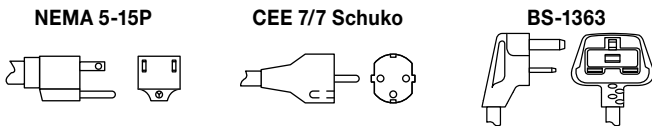

PLUG CONFIGURATIONS

COUNTERTOP CUTOUT DIMENSIONS

(For Drop-in Applications)

Model	Cutout Diameter	Minimum Space Required Below Countertop
GRSR-15	16.125" (410 mm)	5.375" (137 mm)
GRSR-17	18.125" (460 mm)	5.375" (137 mm)
GRSR-19	20.125" (511 mm)	5.375" (137 mm)

PRODUCT SPECS

Glo-Ray® Round Portable Heated Shelves

The Round Portable Heated Shelf shall be Glo-Ray® model... as manufactured by the Hatco Corporation, Milwaukee, WI 53234 U.S.A.

The Glo-Ray® Round Portable Heated Shelf shall be rated at ....watts, ...volts, and be ....inches (millimeters) in overall diameter. It shall consist of a heated base in *Designer*

Black anti-microbial paint and a 6' (1829 mm) cord with plug attached. Options shall include six *Designer* anti-microbial paint Colors and stainless steel Side. Accessories include perforated pizza pans

Warranty consists of 24/7 parts and service assistance (U.S. and Canada only).

FRITERMIA S.A.
C/ Quito 3 - Naves 8, 9 y 10
Pol.Ind.Camporrrosso 28806
Alcalá de Henares Madrid (Spain)

fritermia@fritermia.com
+34 91 802 37 93
www.fritermia.com