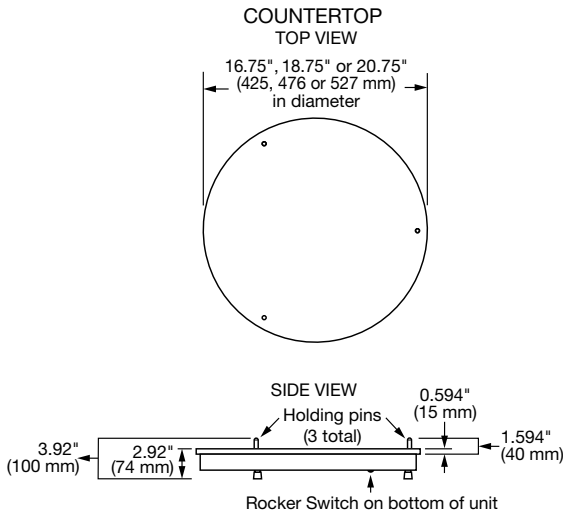

Glo-Ray® Round Portable Heated Shelves

Models: GRSR-15, -17, -19

GRSR-15, -17, -19

SPECIFICATIONS Glo-Ray® Round Portable Heated Shelves

The shaded areas contain electrical information for International models

Model[Ⓜ]	Maximum Pan Size	Dimensions (Diameter x H)	Volts	Watts	Amps	Plug	Approx. Ship Weight
GRSR-15	15" (381 mm)	16.75" x 3.92" (425 x 100 mm)	120	250	2.1	NEMA 5-15P	12 lbs. (6 kg)
			220 (CE)	210	1.1	CEE 7/7 Schuko	12 lbs. (6 kg)
			240 (CE)	250	1.0	BS-1363	
GRSR-17	17" (432 mm)	18.75" x 3.92" (476 x 100 mm)	120	325	2.7	NEMA 5-15P	14 lbs. (7 kg)
			220 (CE)	273	1.5	CEE 7/7 Schuko	14 lbs. (7 kg)
			240 (CE)	325	1.4	BS-1363	
GRSR-19	19" (483 mm)	20.75" x 3.92" (527 x 100 mm)	120	400	3.3	NEMA 5-15P	17 lbs. (8 kg)
			220 (CE)	336	1.8	CEE 7/7 Schuko	17 lbs. (8 kg)
			240 (CE)	400	1.7	BS-1363	

[Ⓜ] When no color is specified, unit side will be *Designer* Black.

CORD LOCATION

Underneath unit.