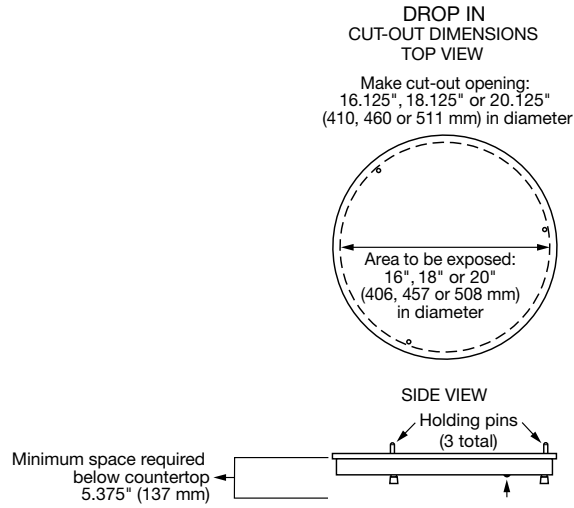

Glo-Ray® Round Portable Heated Shelves

Models: GRSR-15, -17, -19

GRSR-15, -17, -19

SPECIFICATIONS Glo-Ray® Round Portable Heated Shelves

The shaded areas contain electrical information for International models

Model[Ⓜ]	Maximum Pan Size	Dimensions (Diameter x H)	Volts	Watts	Amps	Plug	Approx. Ship Weight
GRSR-15	15" (381 mm)	16.75" x 3.92" (425 x 100 mm)	120	250	2.1	NEMA 5-15P	12 lbs. (6 kg)
			220 (CE)	210	1.1	CEE 7/7 Schuko	12 lbs. (6 kg)
			240 (CE)	250	1.0	BS-1363	
GRSR-17	17" (432 mm)	18.75" x 3.92" (476 x 100 mm)	120	325	2.7	NEMA 5-15P	14 lbs. (7 kg)
			220 (CE)	273	1.5	CEE 7/7 Schuko	14 lbs. (7 kg)
			240 (CE)	325	1.4	BS-1363	
GRSR-19	19" (483 mm)	20.75" x 3.92" (527 x 100 mm)	120	400	3.3	NEMA 5-15P	17 lbs. (8 kg)
			220 (CE)	336	1.8	CEE 7/7 Schuko	17 lbs. (8 kg)
			240 (CE)	400	1.7	BS-1363	

[Ⓜ] When no color is specified, unit side will be *Designer* Black.

CORD LOCATION

Underneath unit.